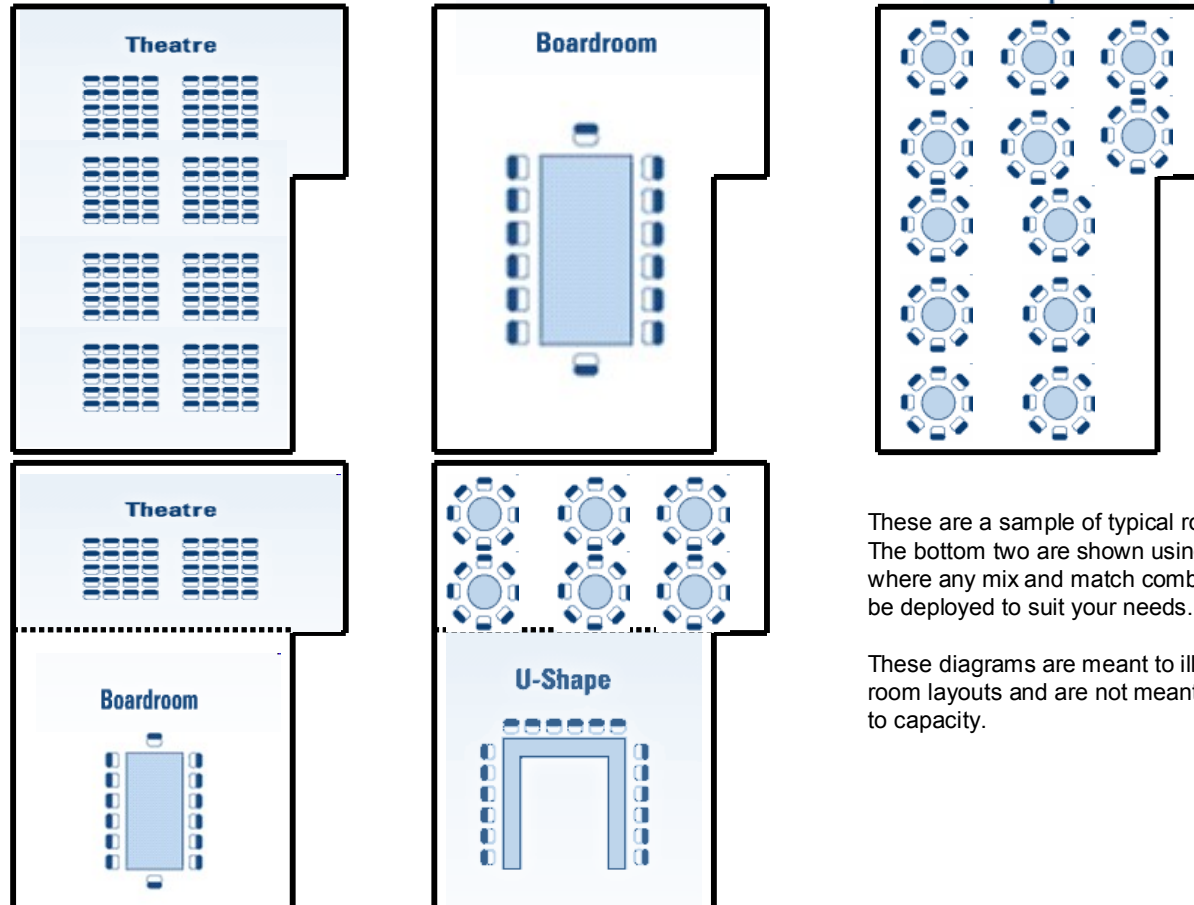

The following table is a guide to room capacity, please note each room can be divided into sections and that we will always try our best to accommodate any specific room configuration requirements you may have.

	Theatre Style	Board Room	Banquet
Lakeside Room open format	198	60	130
Lakeside Room Section A	108	35	80
Lakeside Room Section B	90	25	50
Oak Room open format	198	60	120
Oak Room Section A	108	35	70
Oak Room Section B	90	25	50

Canada Lodge – Room Layout Options and Styles

Typical Room Layouts at Canada Lodge

Note that we will try to accommodate any configuration requirement you may have

These are a sample of typical room layouts. The bottom two are shown using room partitions where any mix and match combinations can be deployed to suit your needs.