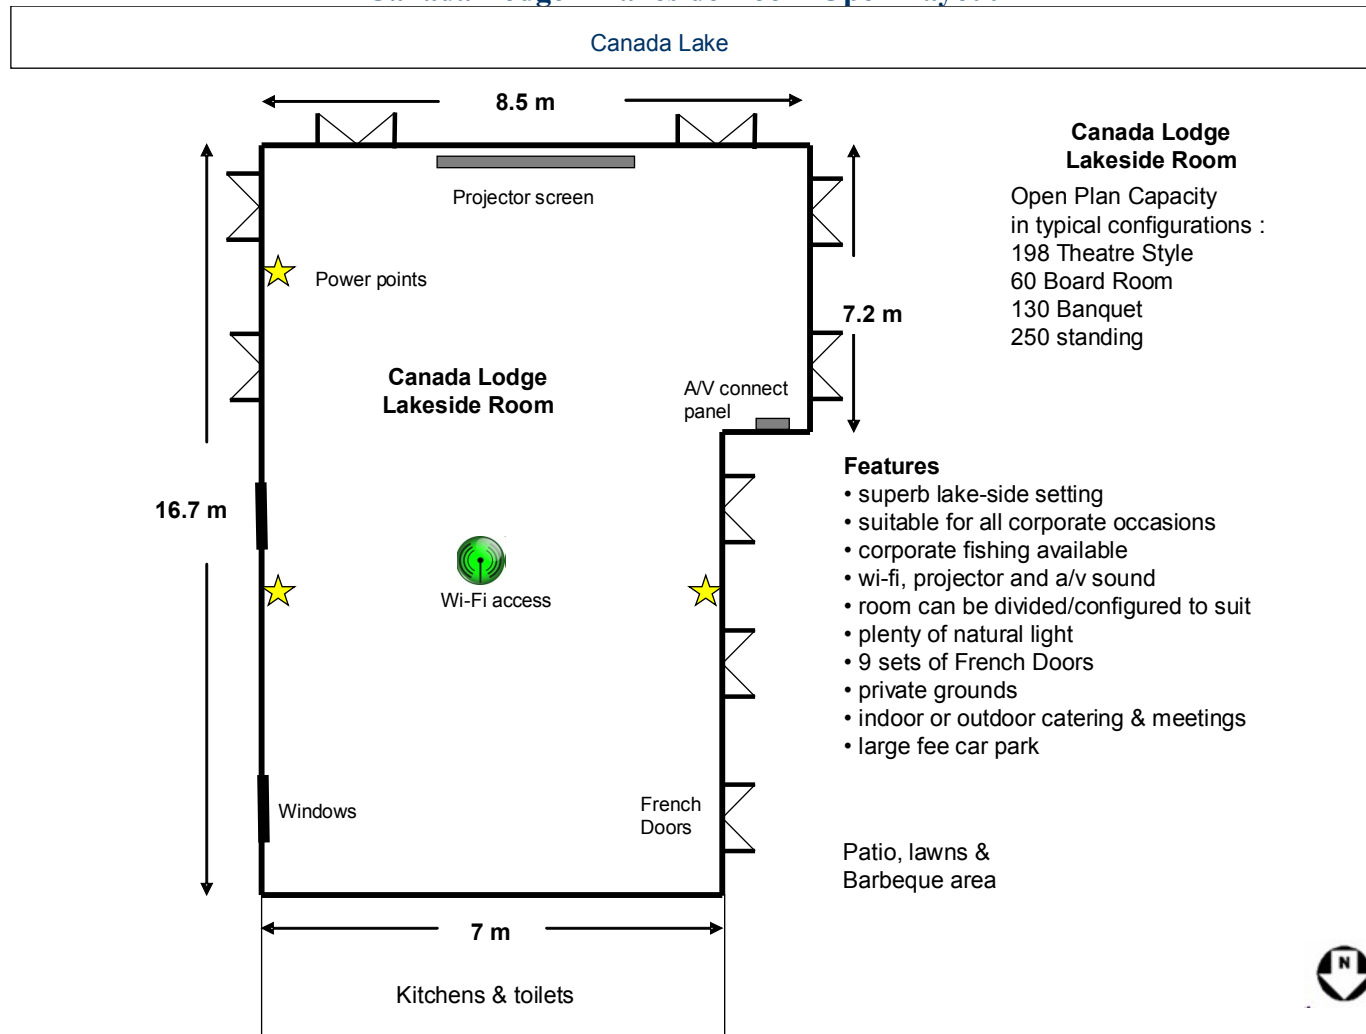

Canada Lake & Lodge
a unique venue for a special day

Corporate Services – General Information

Canada Lake and Lodge is situated on the outskirts of Creigiau village a few miles from junction 34 of the M4 and just north-west of Cardiff and within easy reach of local hotels. The lake-side Lodge has two function rooms that each hold 130 seated guests and up to 250 guests in open format layout. A projector, flipcharts and wireless Internet access are available and the rooms can be configured to suit most requirements. The venue is set in five acres of superb private grounds so that can be incorporated into your event if required.

Canada Lodge also offers a superb catering and refreshment service and our team of proven specialists will guide you through planning your event as well as support you during its course. We guarantee that the venue and setting will impress both clients and staff alike. You can host an informal event with a barbeque or buffet, or something altogether more formal and lavish.

Also please note that we also offer corporate fishing packages which we can combine with informal or formal catering to deliver tailored events to match your requirements and budget.

Canada Lodge has its own free Car Park and we will be glad to assist with shuttle and hotel arrangements and event planning. Much more information, including a photo gallery, directions and a booking enquiry form is available from our website, alternatively please phone or email us and we will be glad to assist in any way we can. A viewing is easily arranged by calling us and we look forward to hearing from you.

The following table is a guide to room capacity, please note each room can be divided into sections and that we will always try our best to accommodate any specific room configuration requirements you may have.

	Theatre Style	Board Room	Banquet
Lakeside Room open format	198	60	130
Lakeside Room Section A	108	35	80
Lakeside Room Section B	90	25	50
Oak Room open format	198	60	120
Oak Room Section A	108	35	70
Oak Room Section B	90	25	50

Canada Lake & Lodge

Tel : 02920 892090

Email : enquiries@canadalodge.co.uk

Website : www.canadalodgeandlake.co.uk/

tel : 02920 892090

email : enquiries@canadalodge.co.uk

website : <http://www.canadalodgeandlake.co.uk/>

Canada Lodge – Lakeside Room Open Layout

tel : 02920 892090
email : enquiries@canadalodge.co.uk
website : <http://www.canadalodgeandlake.co.uk/>