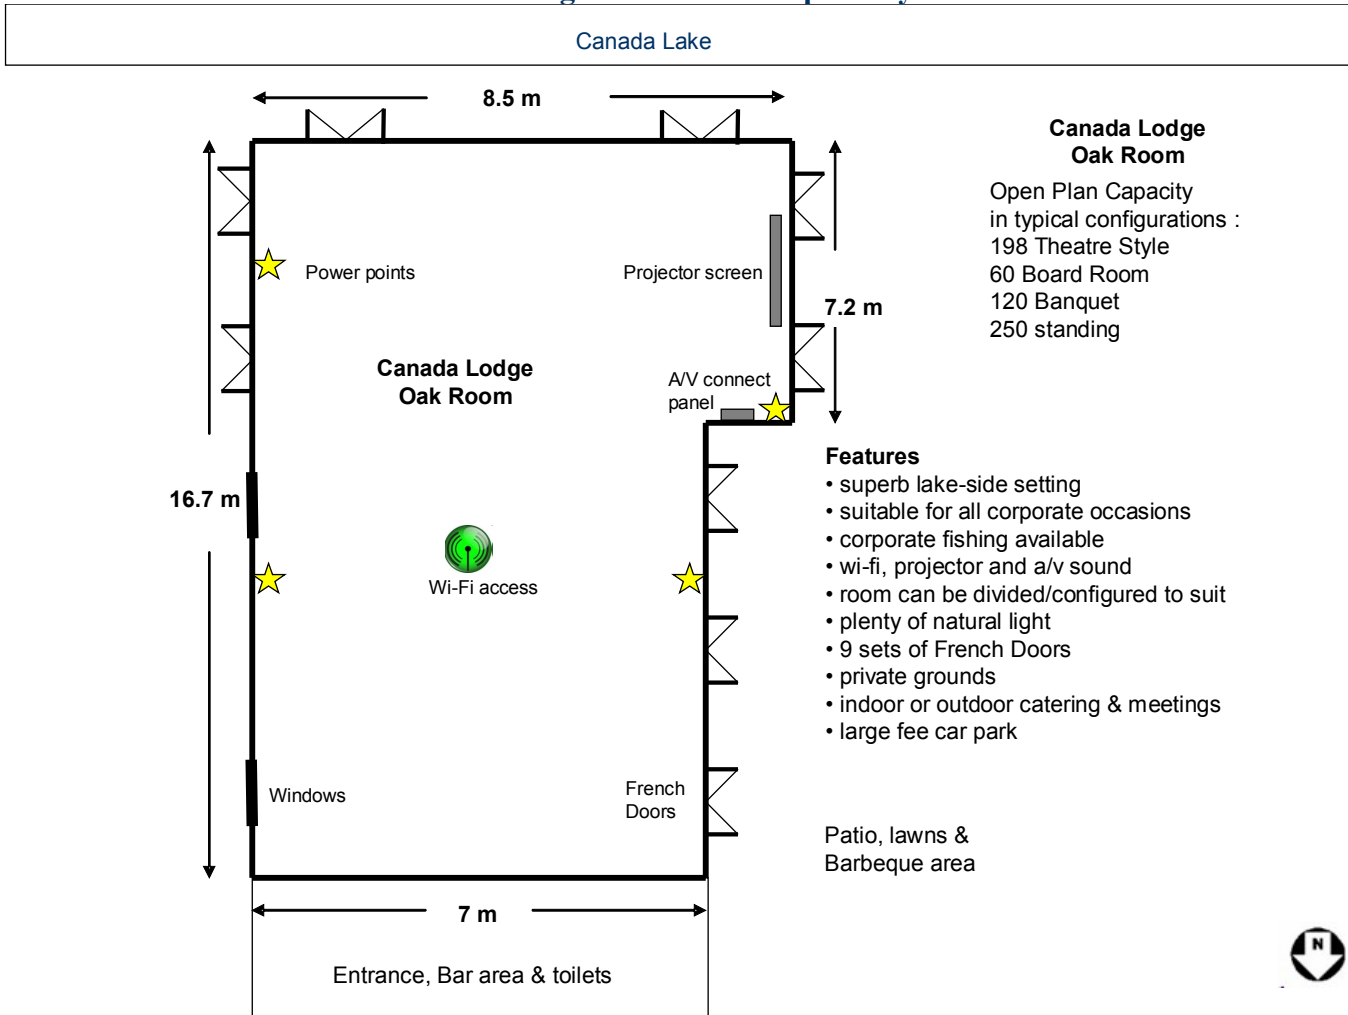

The following table is a guide to room capacity, please note each room can be divided into sections and that we will always try our best to accommodate any specific room configuration requirements you may have.

	Theatre Style	Board Room	Banquet
Lakeside Room open format	198	60	130
Lakeside Room Section A	108	35	80
Lakeside Room Section B	90	25	50
Oak Room open format	198	60	120
Oak Room Section A	108	35	70
Oak Room Section B	90	25	50

Canada Lodge – Lakeside Room Open Layout

tel : 02920 892090
 email : enquiries@canadalodge.co.uk
 website : <http://www.canadalodgeandlake.co.uk/>

Canada Lodge – Lakeside Room Divided Layout

Canada Lodge – Oak Room Open Layout