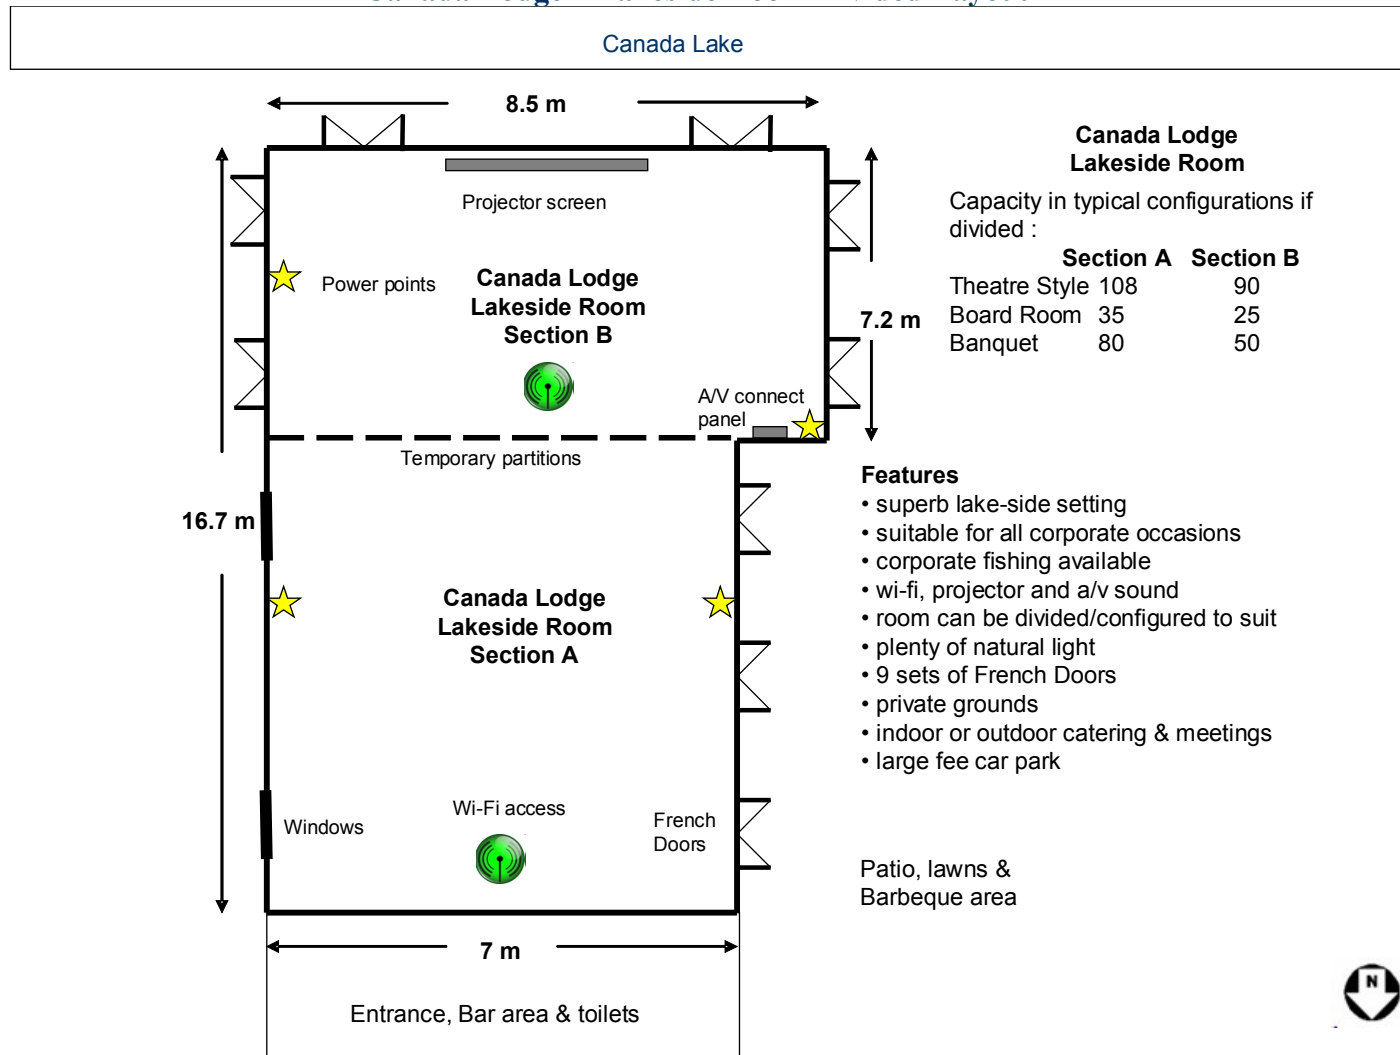

The following table is a guide to room capacity, please note each room can be divided into sections and that we will always try our best to accommodate any specific room configuration requirements you may have.

	Theatre Style	Board Room	Banquet
Lakeside Room open format	198	60	130
Lakeside Room Section A	108	35	80
Lakeside Room Section B	90	25	50
Oak Room open format	198	60	120
Oak Room Section A	108	35	70
Oak Room Section B	90	25	50

Canada Lodge – Lakeside Room Open Layout

tel : 02920 892090
 email : enquiries@canadalodge.co.uk
 website : <http://www.canadalodgeandlake.co.uk/>

Canada Lodge – Lakeside Room Divided Layout

Canada Lodge – Oak Room Open Layout