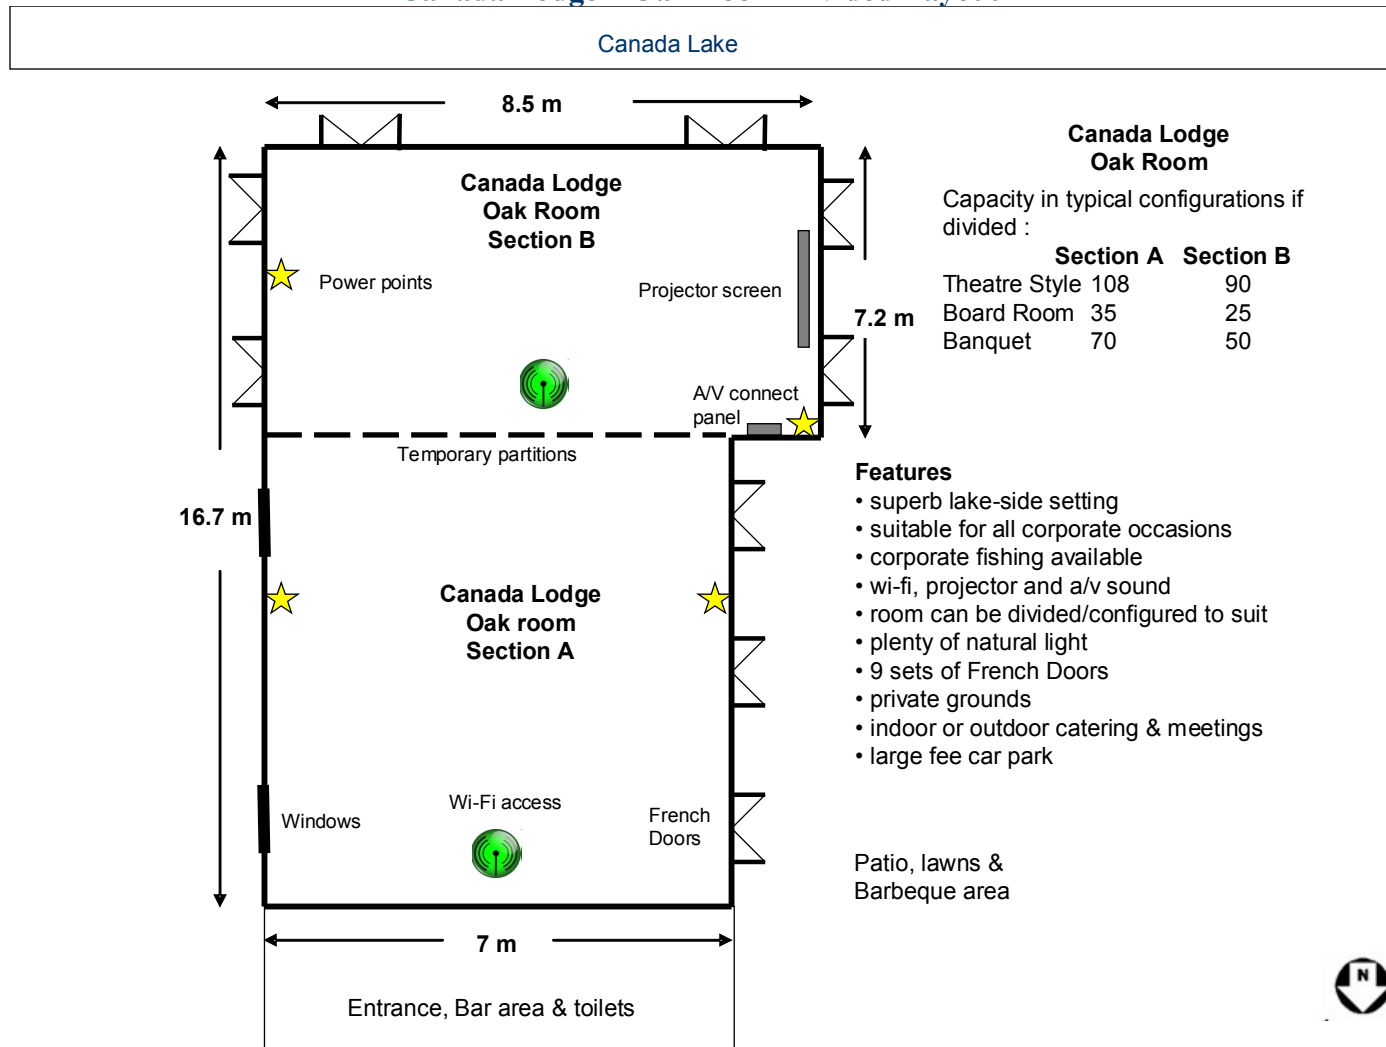

Canada Lodge – Oak Room Divided Layout

tel : 02920 892090
email : enquiries@canadalodge.co.uk
website : <http://www.canadalodgeandlake.co.uk/>